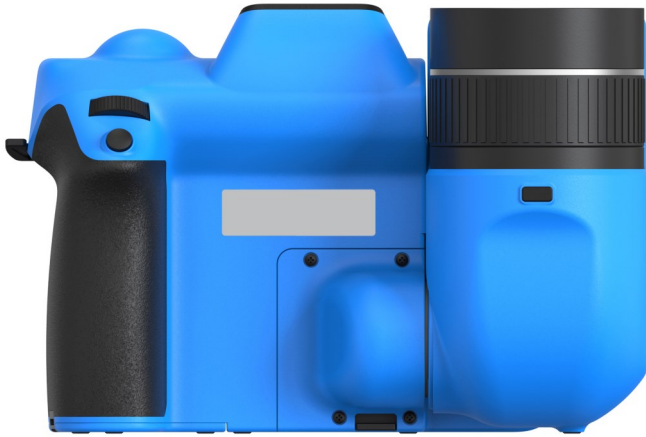

SATIR P1

1024x768 Thermal Camera

The SATIR P1 is a new generation handheld camera that has a new housing design for the industrial market. It features a 1024x768 IR detector which is the highest IR resolution on the market as it will deliver a clear, crisp image to the end-user on the touch screen. It also has a 5MP digital camera which is useful when comparing thermal and digital images in reports. Its connectivity options are by Wi-Fi and the Micro HDMI. It has a wide temperature range of -20°C to $+650^{\circ}\text{C}$, up to 2000°C upon request with account manager. It has five colour palettes which allows the user to select the palette that best suits their needs and application.

Key Features

- 1024x768 Detector Resolution
- HD 5MP Digital Camera
- 5.8 Inch LCD Touch Screen
- IR/Digital/Duo-vision/PIP
- Manual/Motorized/Auto Focus
- Bluetooth, Wi-Fi and USB transmission
- QR Code and Barcode Function

P1 Specifications

Thermal Camera	
Detector type	UFPA
Detector Resolution	1024x768
Thermal sensitivity	< 30mK@30°C
Spatial resolution	0.47mRad
FOV/Min. Focus Distance	24°x21°/0.35m
Spectral range	7.5µm~14µm
Frame rate	30Hz
Focus	Manual/Motorized/Auto
Digital Zoom	1x to 10x
Image presentation	
LCD display	5.8 inch Capacitive touch screen
Image Mode	IR/CCD/Duo-Vision/PIP/Thumbnail image library
Visible pixels	High Definition CCD, 5million pixels
Image Enhancement	Yes
Image storage & Format	
Type	16GB Built-In and 128GB
Temperature measurement	
Measurement range	-40°C~+2000°C
Pseudo-color	North Pole, Grey, Iron Red, Lava, Rainbow, High Rainbow
Analysis tool	20 movable spots, auto hot/cold, 20 area boxes, 20 lines
Measurement Accuracy	± 2°C or 2% of readings
Environment specification	
Operating temperature range	-20°C~+50°C
Storage Temperature Range	-40°C~+70°C
Protective performance	
Encapsulation	IP55
Shock/Vibration resistance	25G/2G
Physical characteristics	
Weight	1.77 KG
Dimension	247mm x 90mm x 173 mm